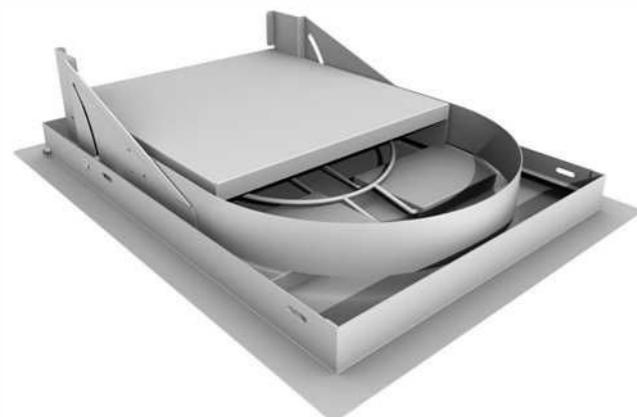

20" WIDTH x27" HEIGHT x17" DEPTH (PRODUCT SIZE)
18-1/2" WIDTH x24-1/2" HEIGHT x16" DEPTH (CUT-OUT)

SPECIFICATIONS

The Frame and All Parts are made from 16 gauge 304 SS. The Door Panel is made from 18 gauge 304 SS w/Light Horizontal Brushed Finish #4. The Handle is Cast Chrome Plated

WARRANTY

- EXTERIOR FINISH -----3 YEARS
- STRUCTURE -----3 YEARS
- HANDLE-----1 YEAR

Product Dimensions

Cut-Out Dimensions & Installation

Product Assembly

1 . Tank Combo is Shipped "Collapsed"

2. Tilt Up and Unfold Base Shelf and Support Arm