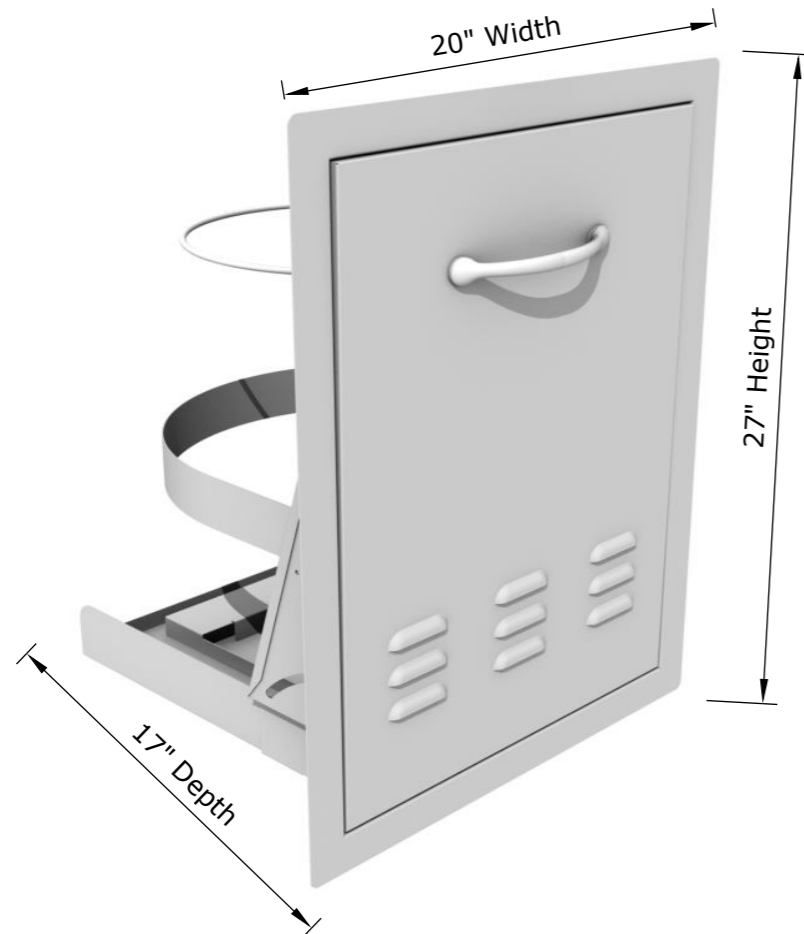

CLASSIC SERIES FLUSH STYLE

PRODUCT

20"x27" Propane tank Combo Swivel Action Door

Item No. C-LPDC20

DESCRIPTION

Classic Series, Flush Style 20"x27" Propane Tank Combo Swivel Action Door w/Trash Bag Ring

PRODUCT DIMENSIONS

20" WIDTH x27" HEIGHT x17" DEPTH (PRODUCT SIZE)
18-1/2" WIDTH x24-1/2" HEIGHT x16" DEPTH (CUT-OUT)

SPECIFICATIONS

The Frame and All Parts are made from 16 gauge 304 SS. The Door Panel is made from 18 gauge 304 SS w/Light Horizontal Brushed Finish #4. The Handle is Cast Chrome Plated

WARRANTY

- EXTERIOR FINISH -----3 YEARS
- STRUCTURE -----3 YEARS
- HANDLE-----1 YEAR

Product Dimensions

Cut-Out Dimensions & Installation

Product Assembly

1 . Tank Combo is Shipped "Collapsed"

2. Tilt Up and Unfold Base Shelf and Support Arm