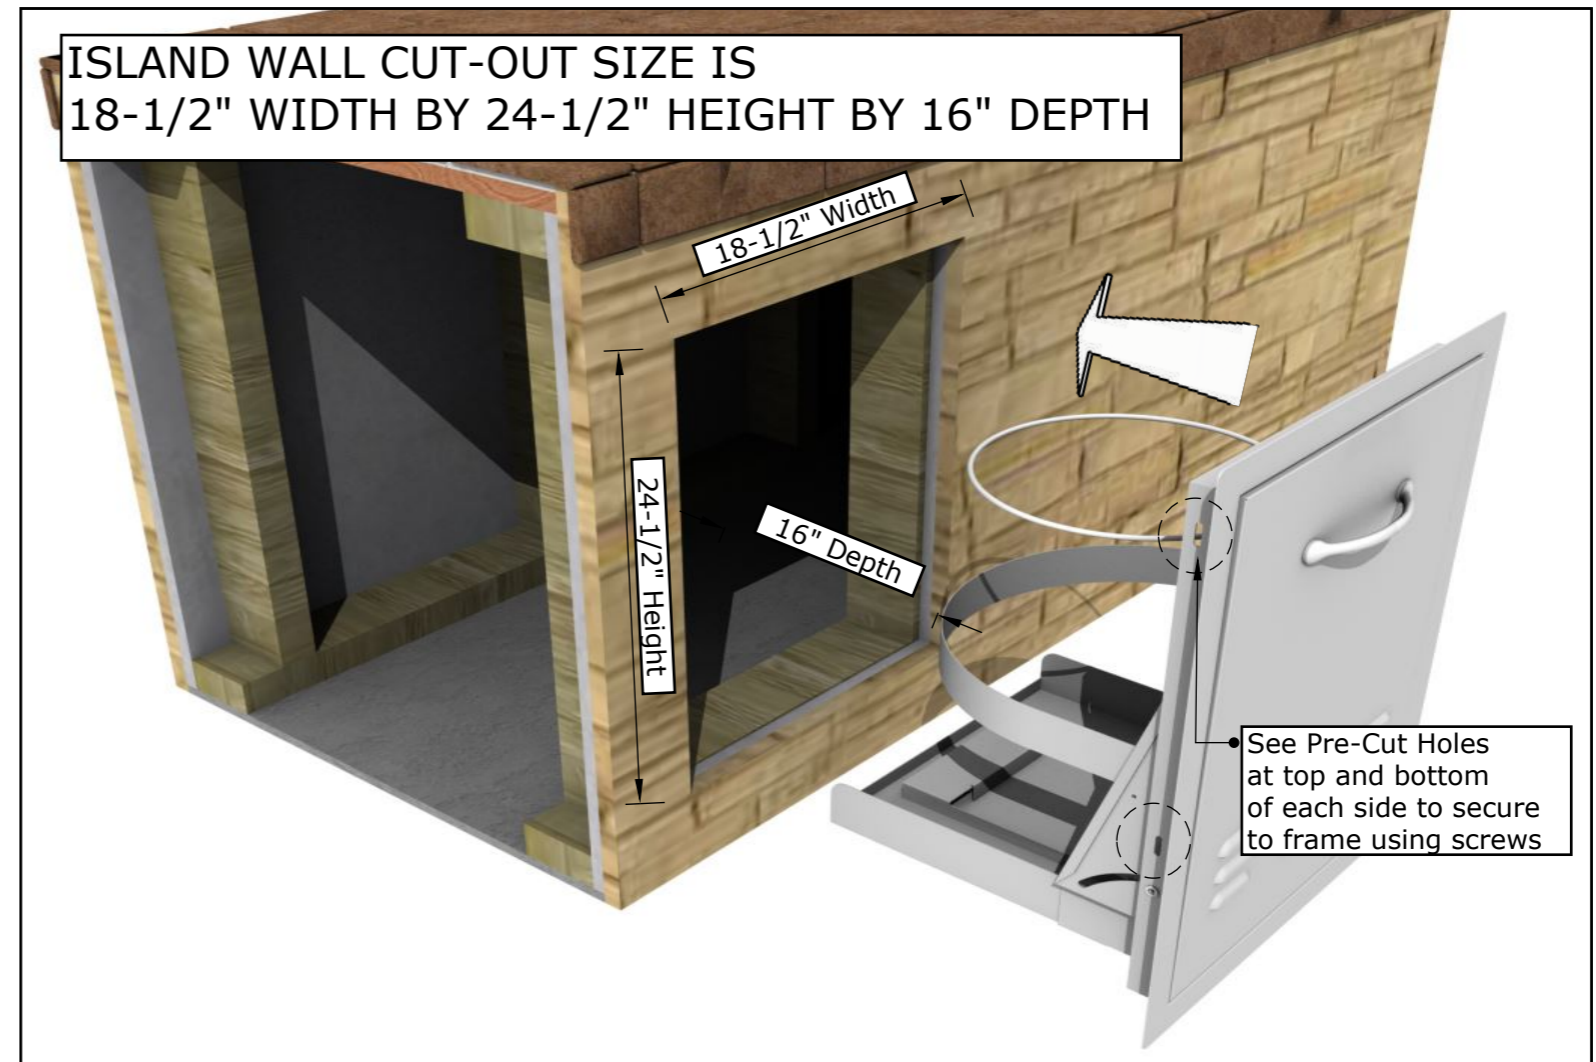

CLASSIC SERIES FLUSH STYLE

PRODUCT

20"x27" Propane tank Combo Swivel Action Door

Item No. C-LPDC20

DESCRIPTION

Classic Series, Flush Style 20"x27" Propane Tank Combo Swivel Action Door w/Trash Bag Ring

PRODUCT DIMENSIONS

20" WIDTH x27" HEIGHT x17" DEPTH (PRODUCT SIZE)
18-1/2" WIDTH x24-1/2" HEIGHT x16" DEPTH (CUT-OUT)

SPECIFICATIONS

The Frame and All Parts are made from 16 gauge 304 SS. The Door Panel is made from 18 gauge 304 SS w/Light Horizontal Brushed Finish #4. The Handle is Cast Chrome Plated

WARRANTY

- EXTERIOR FINISH -----3 YEARS
- STRUCTURE -----3 YEARS
- HANDLE-----1 YEAR

Product Dimensions

Cut-Out Dimensions & Installation

Product Assembly

1 . Tank Combo is Shipped "Collapsed"

2. Tilt Up and Unfold Base Shelf and Support Arm