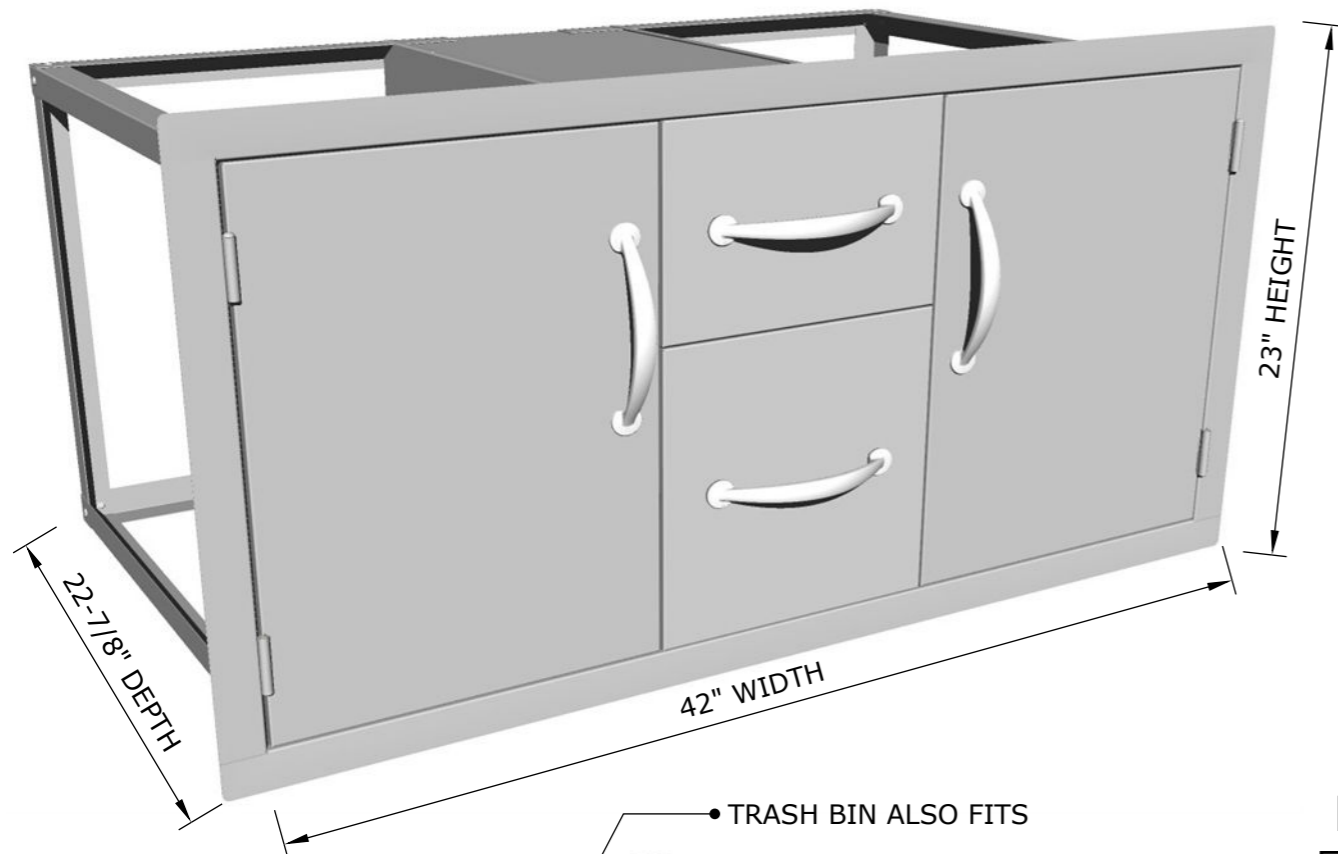

CLASSIC SERIES FLUSH STYLE

PRODUCT

42" W x 23" H Double
Drawer & Door Combo

Item No. C-DDC42

DESCRIPTION

Classic Series Flush Style Double
Drawer & Door Combo
w/Removable Support Frame

PRODUCT DIMENSIONS

Product Size: 42" WIDTH x 23"
HEIGHT x 22-7/8" DEPTH
Cut-Out Size: 39-1/2" WIDTH x
20-5/8" HEIGHT x 22-3/4" DEPTH

SPECIFICATIONS

304 Stainless Steel
Construction Frame &
Drawers, 201 Stainless Steel
Interior Cabinet Box (Not
Exposed to Elements)

WARRANTY

- EXTERIOR FINISH -----3 YEARS
- STRUCTURE -----3 YEARS
- HANDLE-----1 YEAR

Product Dimensions

ISLAND WALL CUT-OUT SIZE:
39-1/2" WIDTH X 20-5/8" HEIGHT X 22-3/4" DEPTH

Mounting Holes

OPEN SLOTS ALLOW
FOR EASY INSTALLATION

HAVE COMPONENT ON
SITE BEFORE MAKING
ISLAND CUTS, CONFIRM
ALL DIMENSIONS
BEFORE CUTTING INTO
ISLAND WALL

Product Cut-Out

Product Features

SOFT-CLOSE
DRAWER TRACKS

TRASH BIN ALSO FITS

ACCOMMODATES
20 LBS PROPANE TANK

180 DEGREE
OPENING