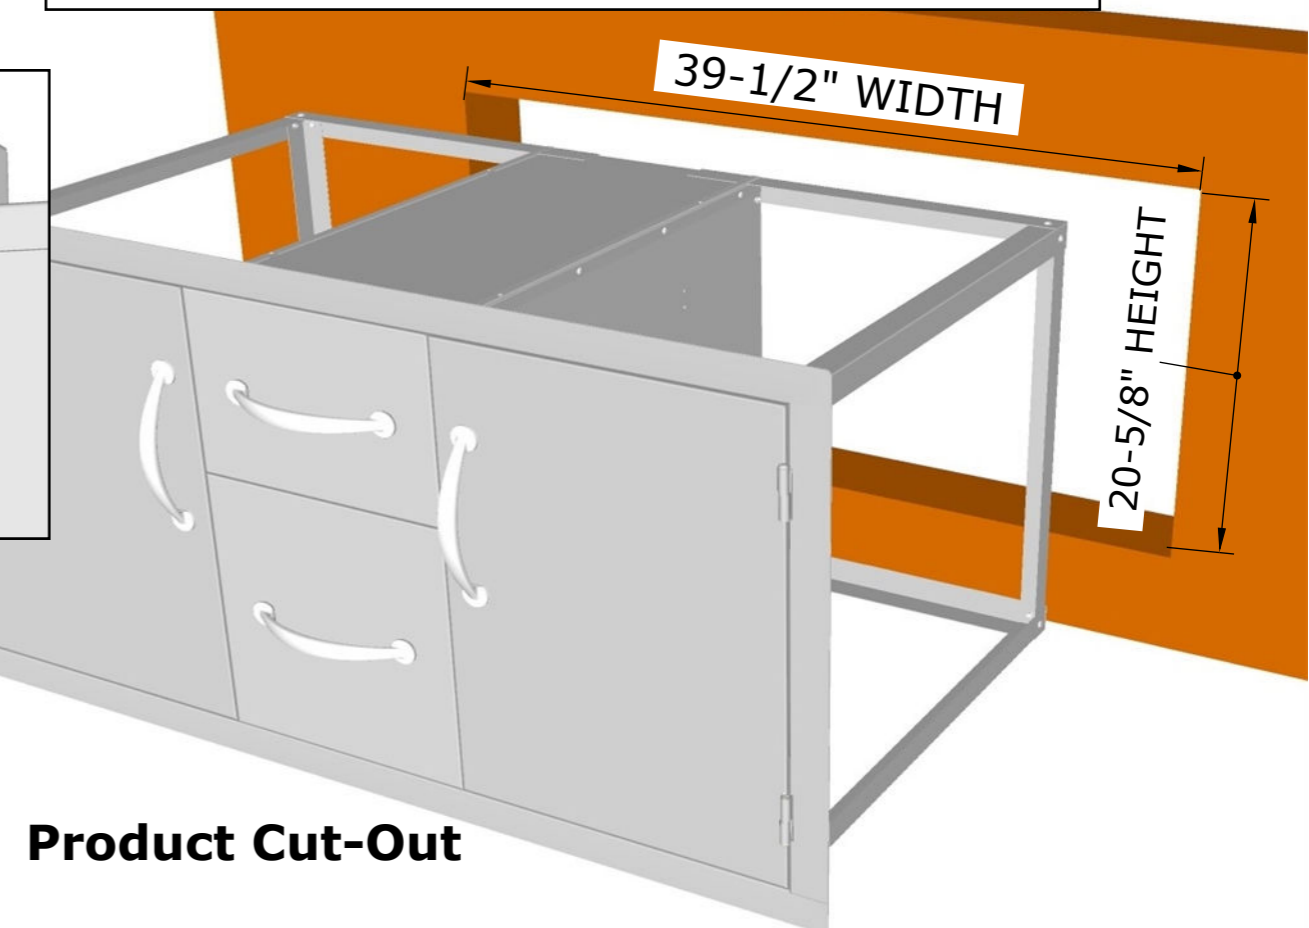

CLASSIC SERIES FLUSH STYLE

PRODUCT

42" W x 23" H Double
Drawer & Door Combo

Item No. C-DDC42

DESCRIPTION

Classic Series Flush Style Double
Drawer & Door Combo
w/Removable Support Frame

PRODUCT DIMENSIONS

Product Size: 42" WIDTH x 23"
HEIGHT x 22-7/8" DEPTH
Cut-Out Size: 39-1/2" WIDTH x
20-5/8" HEIGHT x 22-3/4" DEPTH

Product Dimensions

ISLAND WALL CUT-OUT SIZE:
39-1/2" WIDTH X 20-5/8" HEIGHT X 22-3/4" DEPTH

Mounting Holes

OPEN SLOTS ALLOW
FOR EASY INSTALLATION

HAVE COMPONENT ON
SITE BEFORE MAKING
ISLAND CUTS, CONFIRM
ALL DIMENSIONS
BEFORE CUTTING INTO
ISLAND WALL

Product Cut-Out

Product Features

SOFT-CLOSE
DRAWER TRACKS

TRASH BIN ALSO FITS

ACCOMMODATES
20 LBS PROPANE TANK

180 DEGREE
OPENING