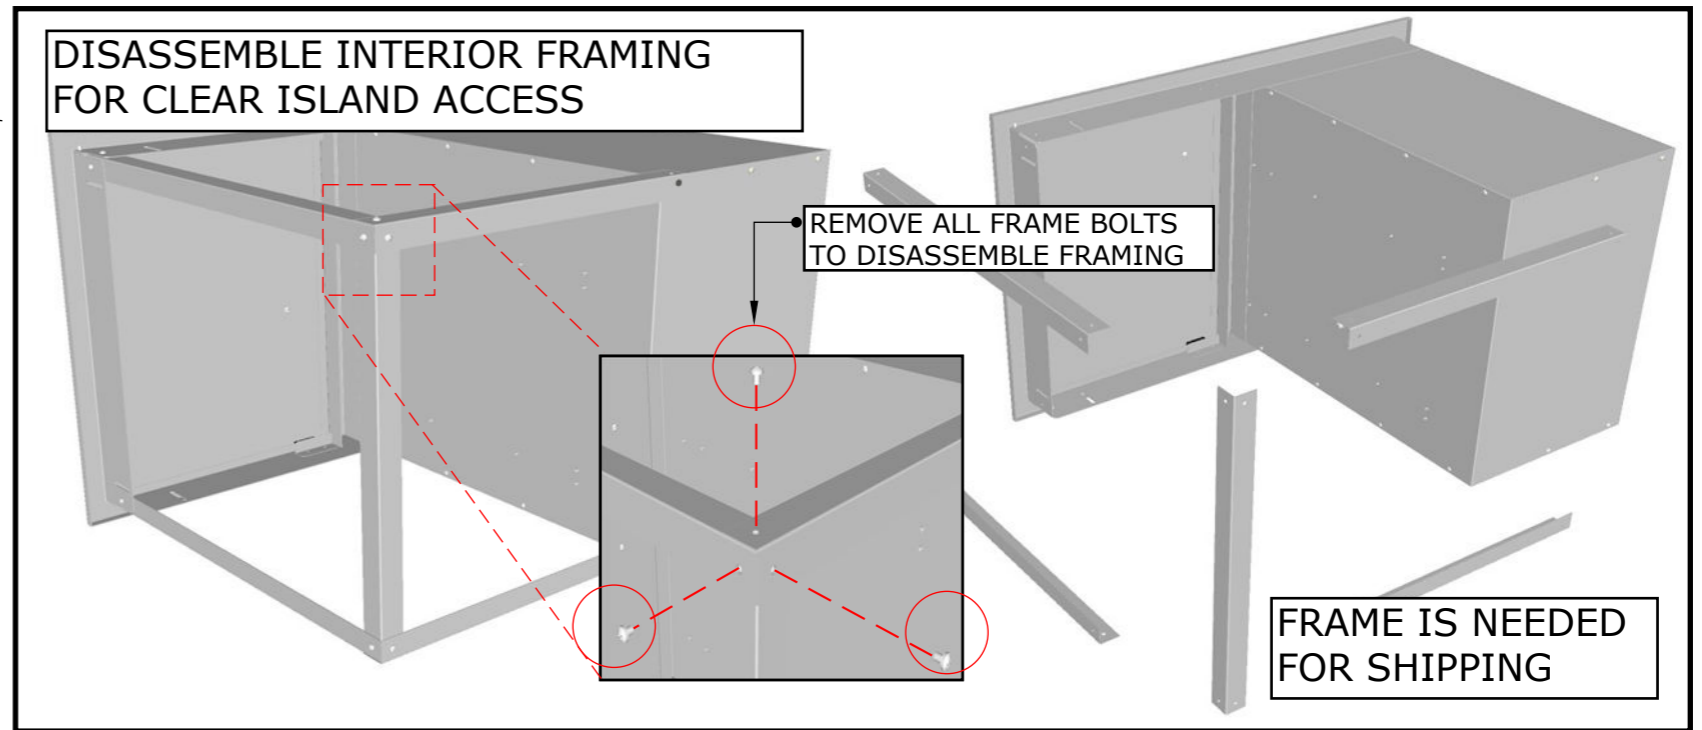

CLASSIC SERIES FLUSH STYLE

PRODUCT

42" W x 23" H Double
Drawer & Door Combo

Item No. C-DDC42

DESCRIPTION

Classic Series Flush Style Double
Drawer & Door Combo
w/Removable Support Frame

PRODUCT DIMENSIONS

Product Size: 42" WIDTH x 23"
HEIGHT x 22-7/8" DEPTH
Cut-Out Size: 39-1/2" WIDTH x
20-5/8" HEIGHT x 22-3/4" DEPTH

SPECIFICATIONS

304 Stainless Steel
Construction Frame &
Drawers, 201 Stainless Steel
Interior Cabinet Box (Not
Exposed to Elements)

WARRANTY

- EXTERIOR FINISH -----3 YEARS
- STRUCTURE -----3 YEARS
- HANDLE-----1 YEAR

Product Dimensions

ISLAND WALL CUT-OUT SIZE:
39-1/2" WIDTH X 20-5/8" HEIGHT X 22-3/4" DEPTH

Mounting Holes

OPEN SLOTS ALLOW
FOR EASY INSTALLATION

HAVE COMPONENT ON
SITE BEFORE MAKING
ISLAND CUTS, CONFIRM
ALL DIMENSIONS
BEFORE CUTTING INTO
ISLAND WALL

Product Cut-Out

Product Features

SOFT-CLOSE
DRAWER TRACKS

TRASH BIN ALSO FITS

ACCOMMODATES
20 LBS PROPANE TANK

180 DEGREE
OPENING