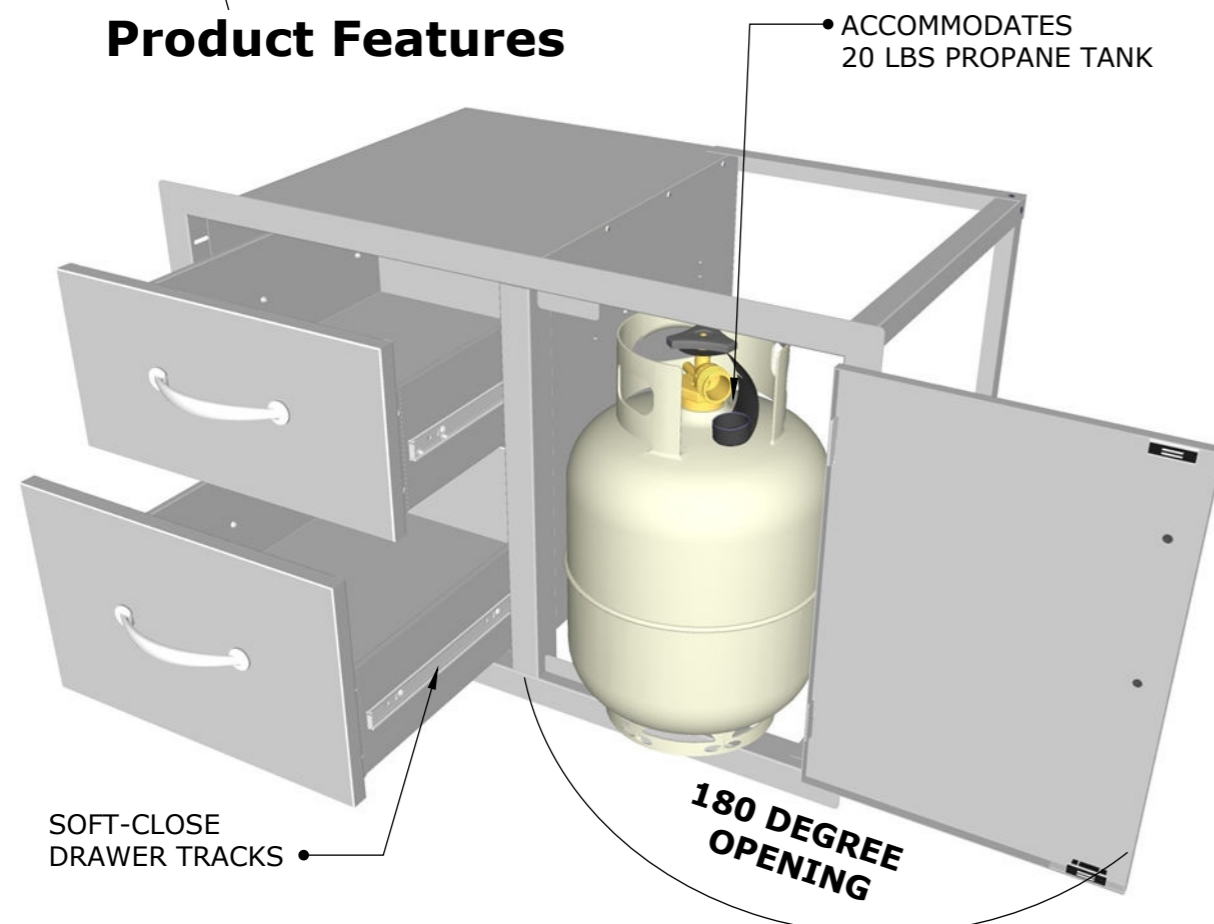

CLASSIC SERIES FLUSH STYLE

PRODUCT

36" W x 23" H Double
Drawer & Door Combo

Item No. C-DDC36

DESCRIPTION

Classic Series Flush Style Double
Drawer & Door Combo
w/Removable Support Frame

PRODUCT DIMENSIONS

Product Size: 36" WIDTH x 23"
HEIGHT x 22-7/8" DEPTH
Cut-Out Size: 33-1/2" WIDTH x
20-5/8" HEIGHT x 22-3/4" DEPTH

Product Dimensions

DISASSEMBLE INTERIOR FRAMING FOR CLEAR ISLAND ACCESS

ISLAND WALL CUT-OUT SIZE:
33-1/2" WIDTH X 20-5/8" HEIGHT X 22-3/4" DEPTH

Product Features

Mounting Holes

OPEN SLOTS ALLOW
FOR EASY INSTALLATION