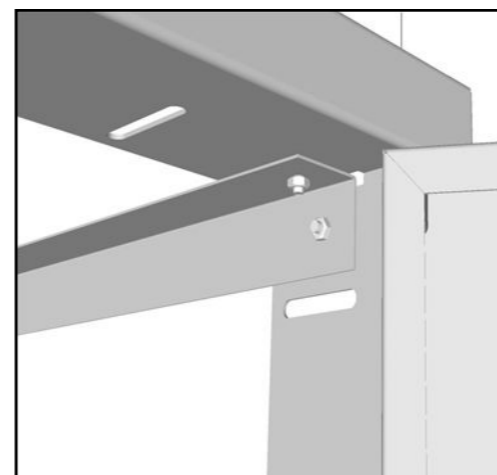

CLASSIC SERIES FLUSH STYLE

PRODUCT

36" W x 23" H Double
Drawer & Door Combo

Item No. C-DDC36

DESCRIPTION

Classic Series Flush Style Double
Drawer & Door Combo
w/Removable Support Frame

PRODUCT DIMENSIONS

Product Size: 36" WIDTH x 23"
HEIGHT x 22-7/8" DEPTH
Cut-Out Size: 33-1/2" WIDTH x
20-5/8" HEIGHT x 22-3/4" DEPTH

Product Dimensions

DISASSEMBLE INTERIOR FRAMING FOR CLEAR ISLAND ACCESS

ISLAND WALL CUT-OUT SIZE:
33-1/2" WIDTH X 20-5/8" HEIGHT X 22-3/4" DEPTH

Product Features

Mounting Holes

OPEN SLOTS ALLOW
FOR EASY INSTALLATION