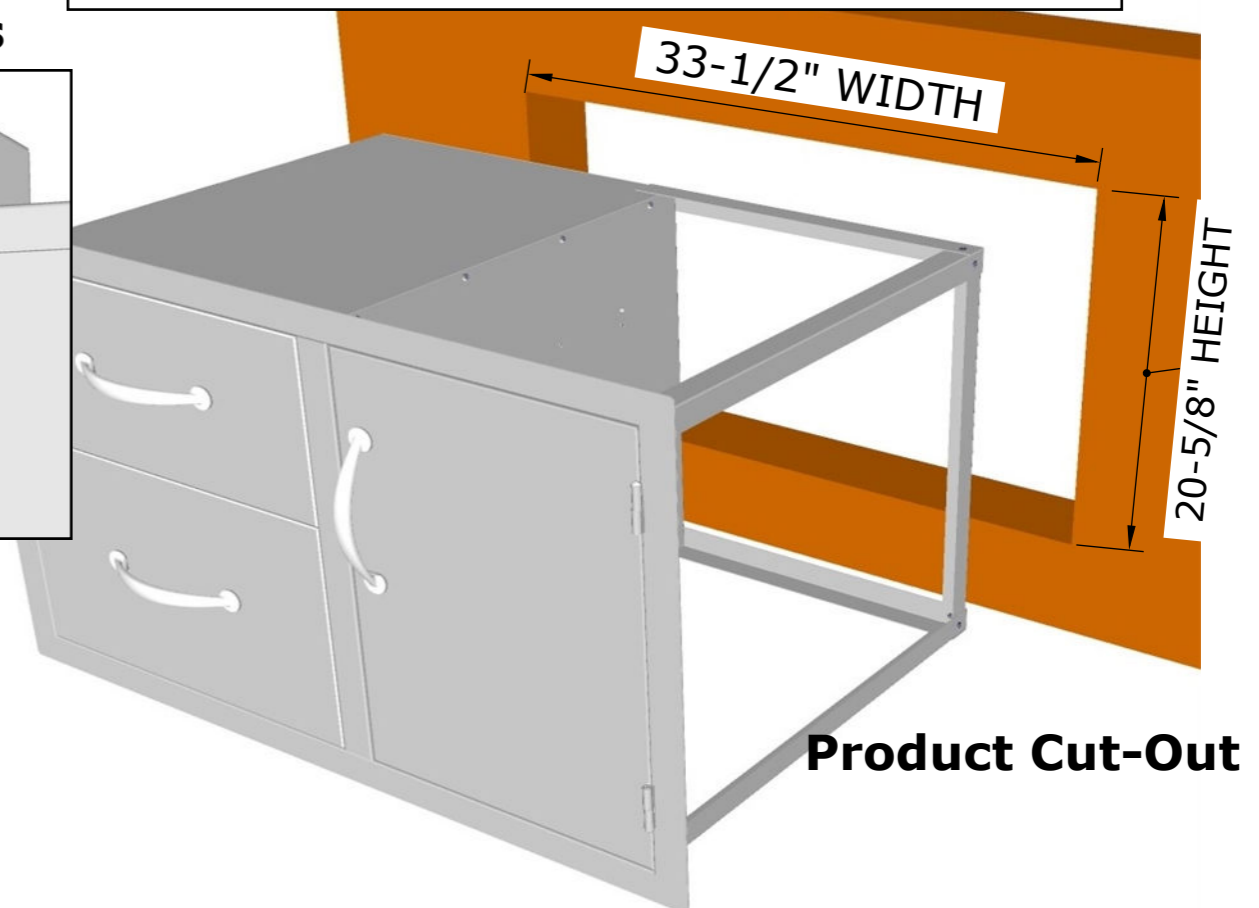

OPEN SLOTS ALLOW
FOR EASY INSTALLATION

HAVE COMPONENT ON
SITE BEFORE MAKING
ISLAND CUTS, CONFIRM
ALL DIMENSIONS
BEFORE CUTTING INTO
ISLAND WALL