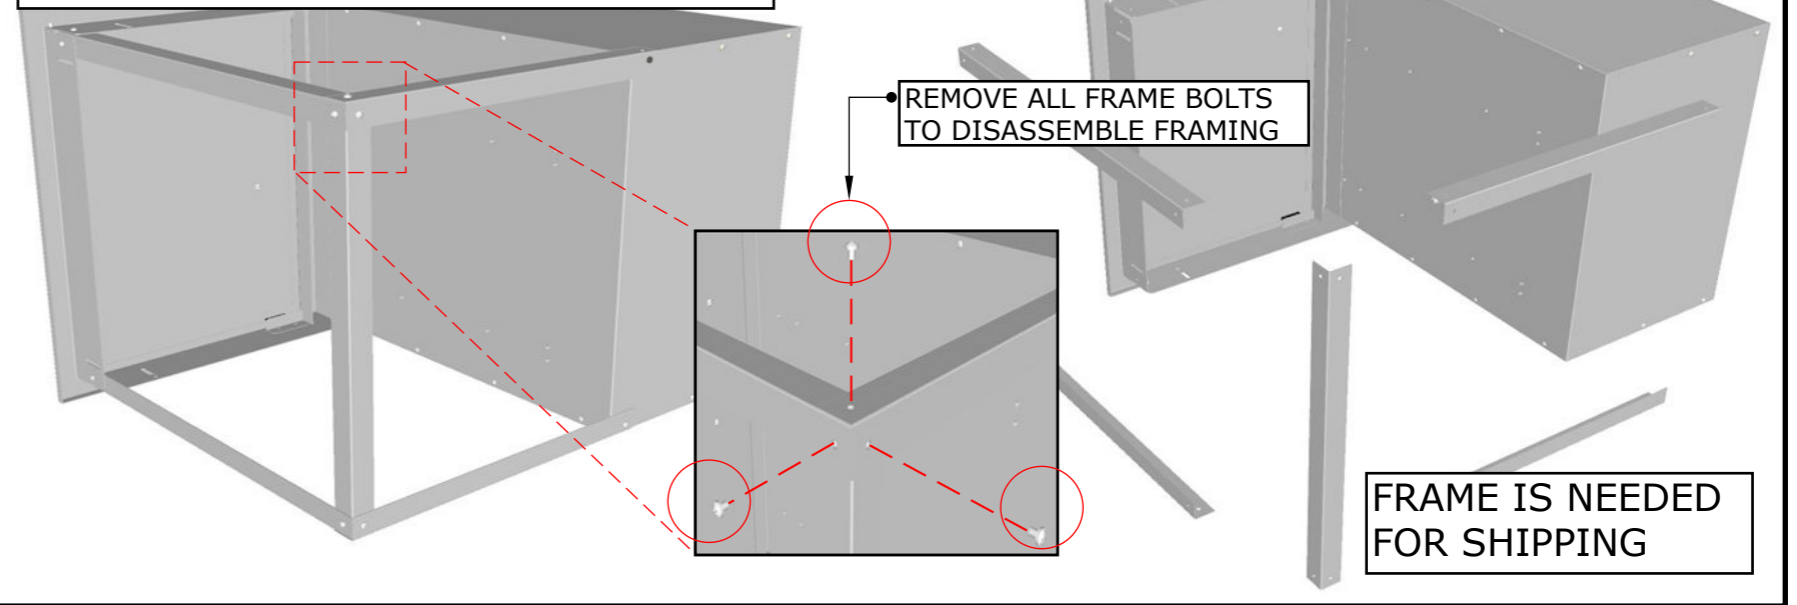

CLASSIC SERIES FLUSH STYLE

PRODUCT

36" W x 23" H Double
Drawer & Door Combo

Item No. C-DDC36

DESCRIPTION

Classic Series Flush Style Double
Drawer & Door Combo
w/Removable Support Frame

PRODUCT DIMENSIONS

Product Size: 36" WIDTH x 23"
HEIGHT x 22-7/8" DEPTH
Cut-Out Size: 33-1/2" WIDTH x
20-5/8" HEIGHT x 22-3/4" DEPTH

Product Dimensions

DISASSEMBLE INTERIOR FRAMING FOR CLEAR ISLAND ACCESS

ISLAND WALL CUT-OUT SIZE:
33-1/2" WIDTH X 20-5/8" HEIGHT X 22-3/4" DEPTH

Product Features

Mounting Holes

OPEN SLOTS ALLOW
FOR EASY INSTALLATION