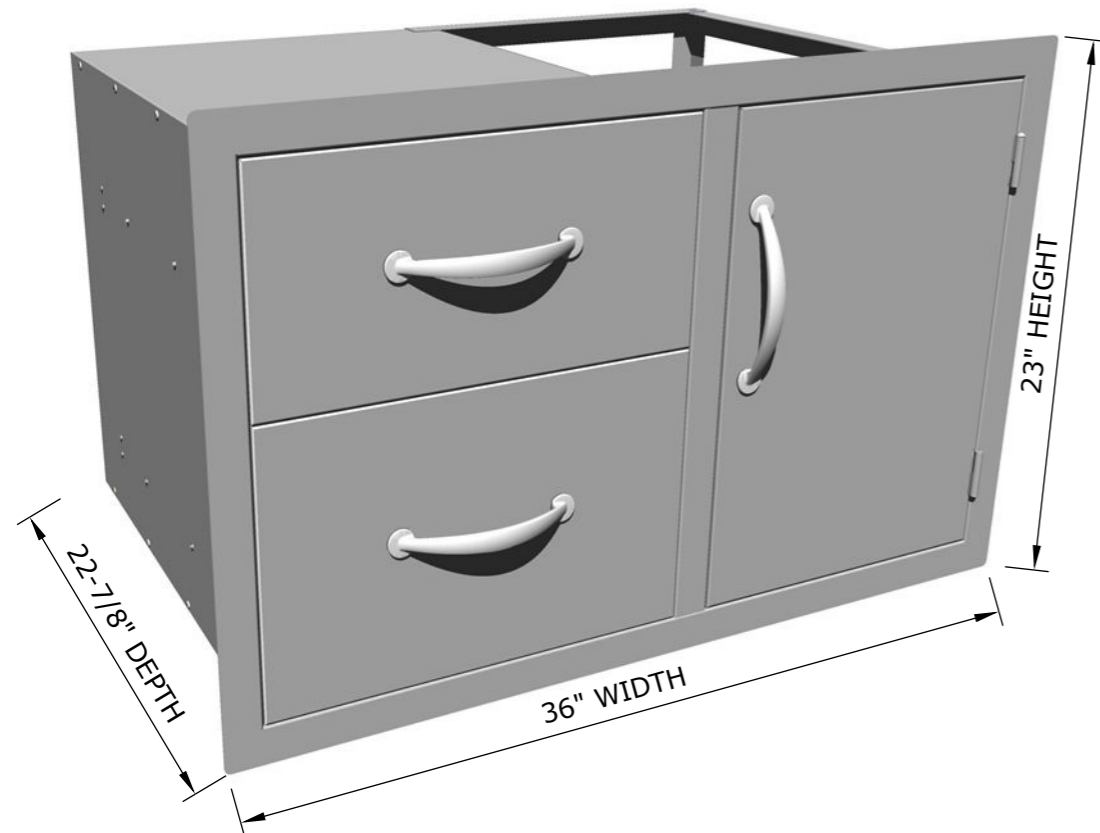

CLASSIC SERIES FLUSH STYLE

PRODUCT

36" W x 23" H Double
Drawer & Door Combo

Item No. C-DDC36

DESCRIPTION

Classic Series Flush Style Double
Drawer & Door Combo
w/Removable Support Frame

PRODUCT DIMENSIONS

Product Size: 36" WIDTH x 23"
HEIGHT x 22-7/8" DEPTH
Cut-Out Size: 33-1/2" WIDTH x
20-5/8" HEIGHT x 22-3/4" DEPTH

SPECIFICATIONS

304 Stainless Steel
Construction Frame &
Drawers, 201 Stainless Steel
Interior Cabinet Box (Not
Exposed to Elements)

WARRANTY

- EXTERIOR FINISH -----3 YEARS
- STRUCTURE -----3 YEARS
- HANDLE-----1 YEAR

Product Dimensions

DISASSEMBLE INTERIOR FRAMING FOR CLEAR ISLAND ACCESS

ISLAND WALL CUT-OUT SIZE:
33-1/2" WIDTH X 20-5/8" HEIGHT X 22-3/4" DEPTH

Product Features

Mounting Holes

OPEN SLOTS ALLOW
FOR EASY INSTALLATION