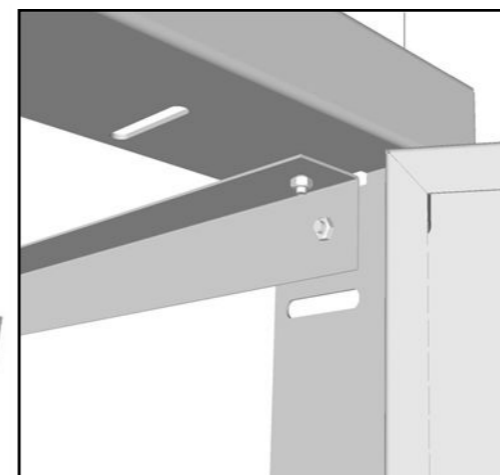

CLASSIC SERIES FLUSH STYLE

PRODUCT

30" W x 23" H Double
Drawer & Door Combo

Item No. C-DDC30

DESCRIPTION

Classic Series Flush Style Double
Drawer & Door Combo
w/Removable Support Frame

PRODUCT DIMENSIONS

Product Size: 30" WIDTH x 23"
HEIGHT x 22-7/8" DEPTH
Cut-Out Size: 27-5/8" WIDTH x
20-5/8" HEIGHT x 22-3/4" DEPTH

Product Dimensions

DISASSEMBLE INTERIOR FRAMING FOR CLEAR ISLAND ACCESS

ISLAND WALL CUT-OUT SIZE: 27-5/8" WIDTH X 20-5/8" HEIGHT X 22-3/4" DEPTH

Product Features

Mounting Holes

OPEN SLOTS ALLOW
FOR EASY INSTALLATION