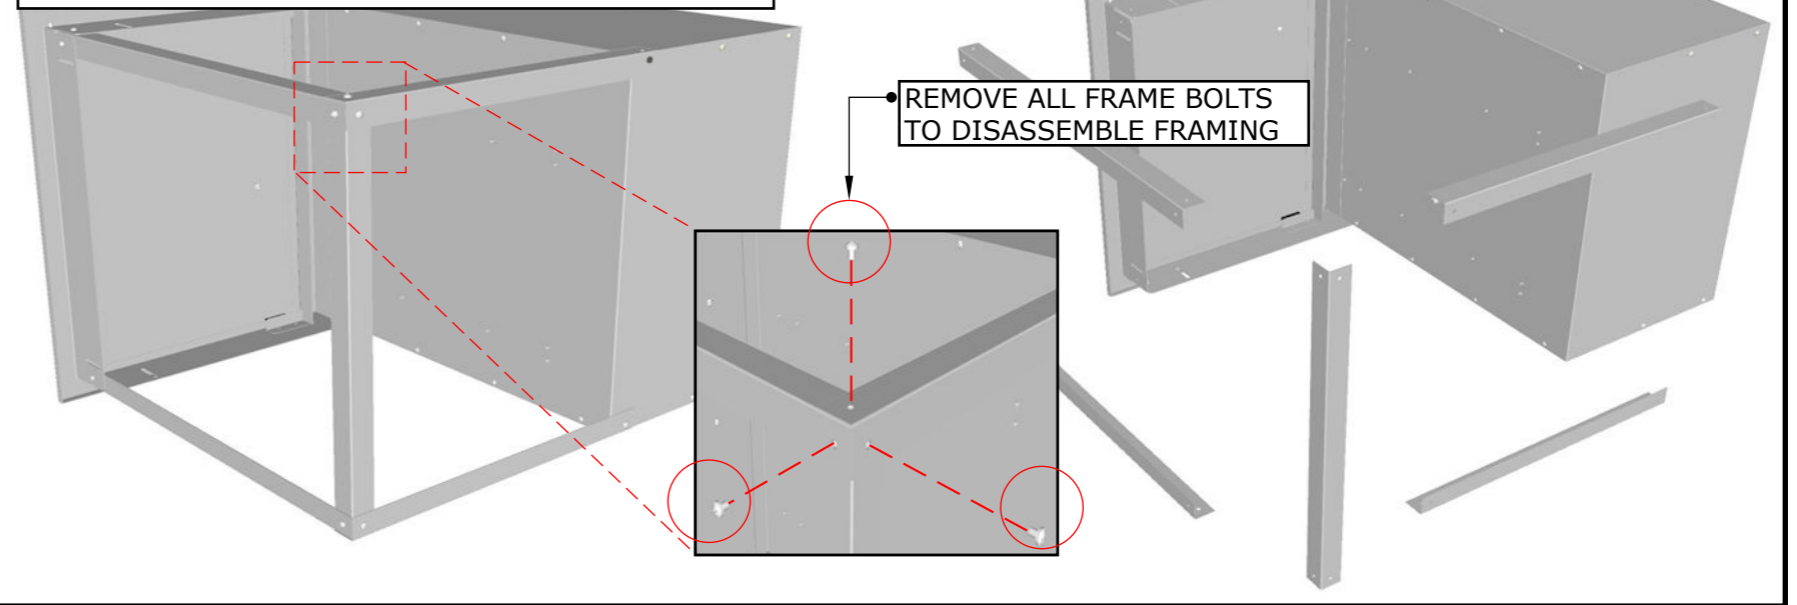

CLASSIC SERIES FLUSH STYLE

PRODUCT

30" W x 23" H Double
Drawer & Door Combo

Item No. C-DDC30

DESCRIPTION

Classic Series Flush Style Double
Drawer & Door Combo
w/Removable Support Frame

PRODUCT DIMENSIONS

Product Size: 30" WIDTH x 23"
HEIGHT x 22-7/8" DEPTH
Cut-Out Size: 27-5/8" WIDTH x
20-5/8" HEIGHT x 22-3/4" DEPTH

Product Dimensions

DISASSEMBLE INTERIOR FRAMING FOR CLEAR ISLAND ACCESS

ISLAND WALL CUT-OUT SIZE: 27-5/8" WIDTH X 20-5/8" HEIGHT X 22-3/4" DEPTH

Product Features

Mounting Holes

OPEN SLOTS ALLOW
FOR EASY INSTALLATION