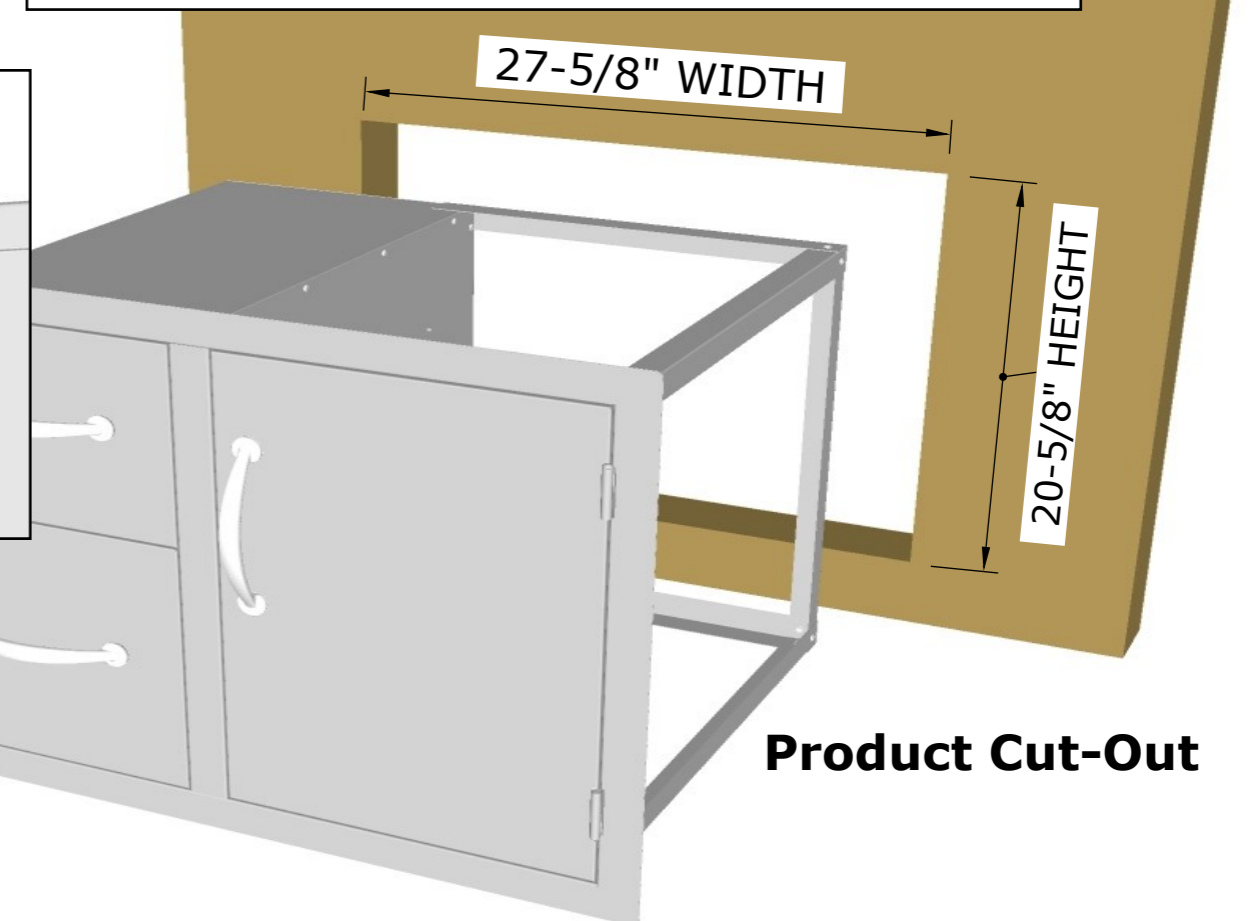

Product Cut-Out