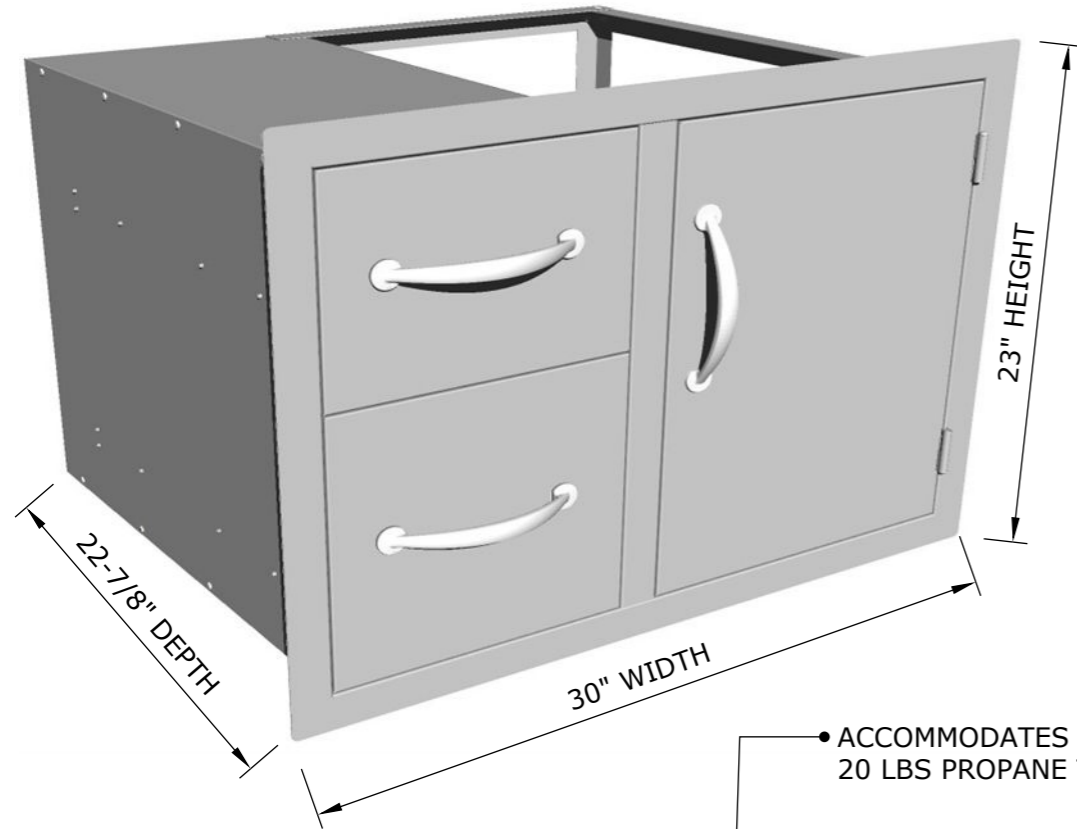

CLASSIC SERIES FLUSH STYLE

PRODUCT

30" W x 23" H Double
Drawer & Door Combo

Item No. C-DDC30

DESCRIPTION

Classic Series Flush Style Double
Drawer & Door Combo
w/Removable Support Frame

PRODUCT DIMENSIONS

Product Size: 30" WIDTH x 23"
HEIGHT x 22-7/8" DEPTH
Cut-Out Size: 27-5/8" WIDTH x
20-5/8" HEIGHT x 22-3/4" DEPTH

SPECIFICATIONS

304 Stainless Steel
Construction Frame &
Drawers, 201 Stainless Steel
Interior Cabinet Box (Not
Exposed to Elements)

WARRANTY

- EXTERIOR FINISH -----3 YEARS
- STRUCTURE -----3 YEARS
- HANDLE-----1 YEAR

Product Dimensions

DISASSEMBLE INTERIOR FRAMING FOR CLEAR ISLAND ACCESS

ISLAND WALL CUT-OUT SIZE: 27-5/8" WIDTH X 20-5/8" HEIGHT X 22-3/4" DEPTH

Product Features

Mounting Holes

OPEN SLOTS ALLOW
FOR EASY INSTALLATION