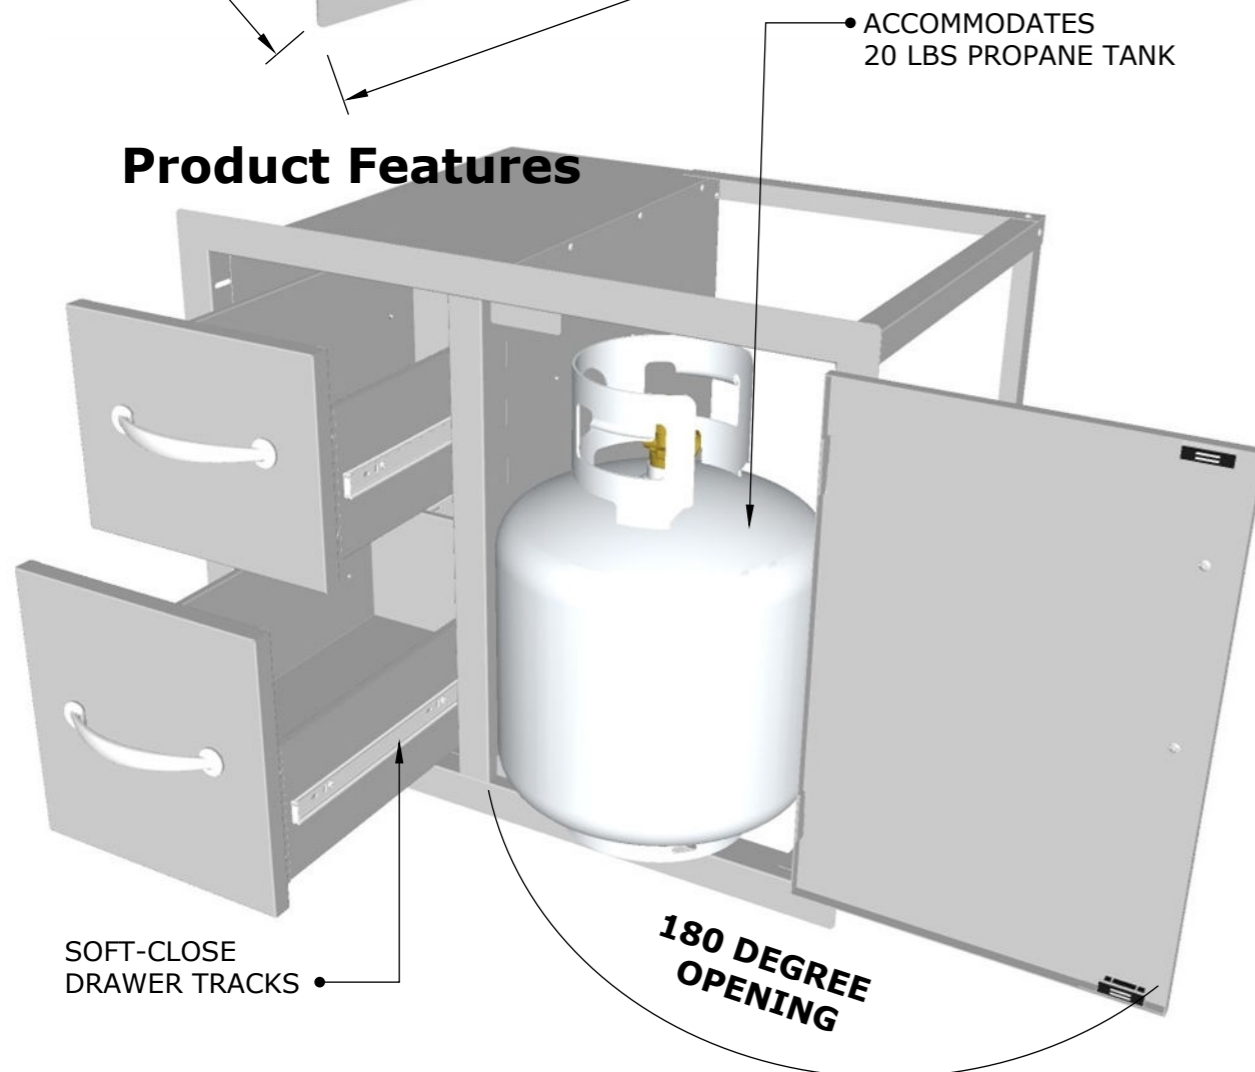

CLASSIC SERIES FLUSH STYLE

PRODUCT

30" W x 23" H Double
Drawer & Door Combo

Item No. C-DDC30

DESCRIPTION

Classic Series Flush Style Double
Drawer & Door Combo
w/Removable Support Frame

PRODUCT DIMENSIONS

Product Size: 30" WIDTH x 23"
HEIGHT x 22-7/8" DEPTH
Cut-Out Size: 27-5/8" WIDTH x
20-5/8" HEIGHT x 22-3/4" DEPTH

Product Dimensions

DISASSEMBLE INTERIOR FRAMING FOR CLEAR ISLAND ACCESS

ISLAND WALL CUT-OUT SIZE: 27-5/8" WIDTH X 20-5/8" HEIGHT X 22-3/4" DEPTH

Product Features

Mounting Holes

OPEN SLOTS ALLOW
FOR EASY INSTALLATION