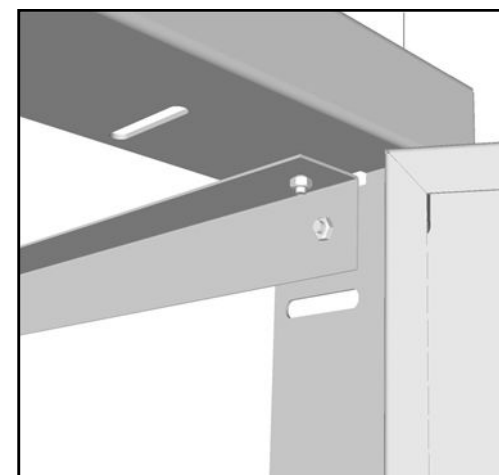

Mounting Holes