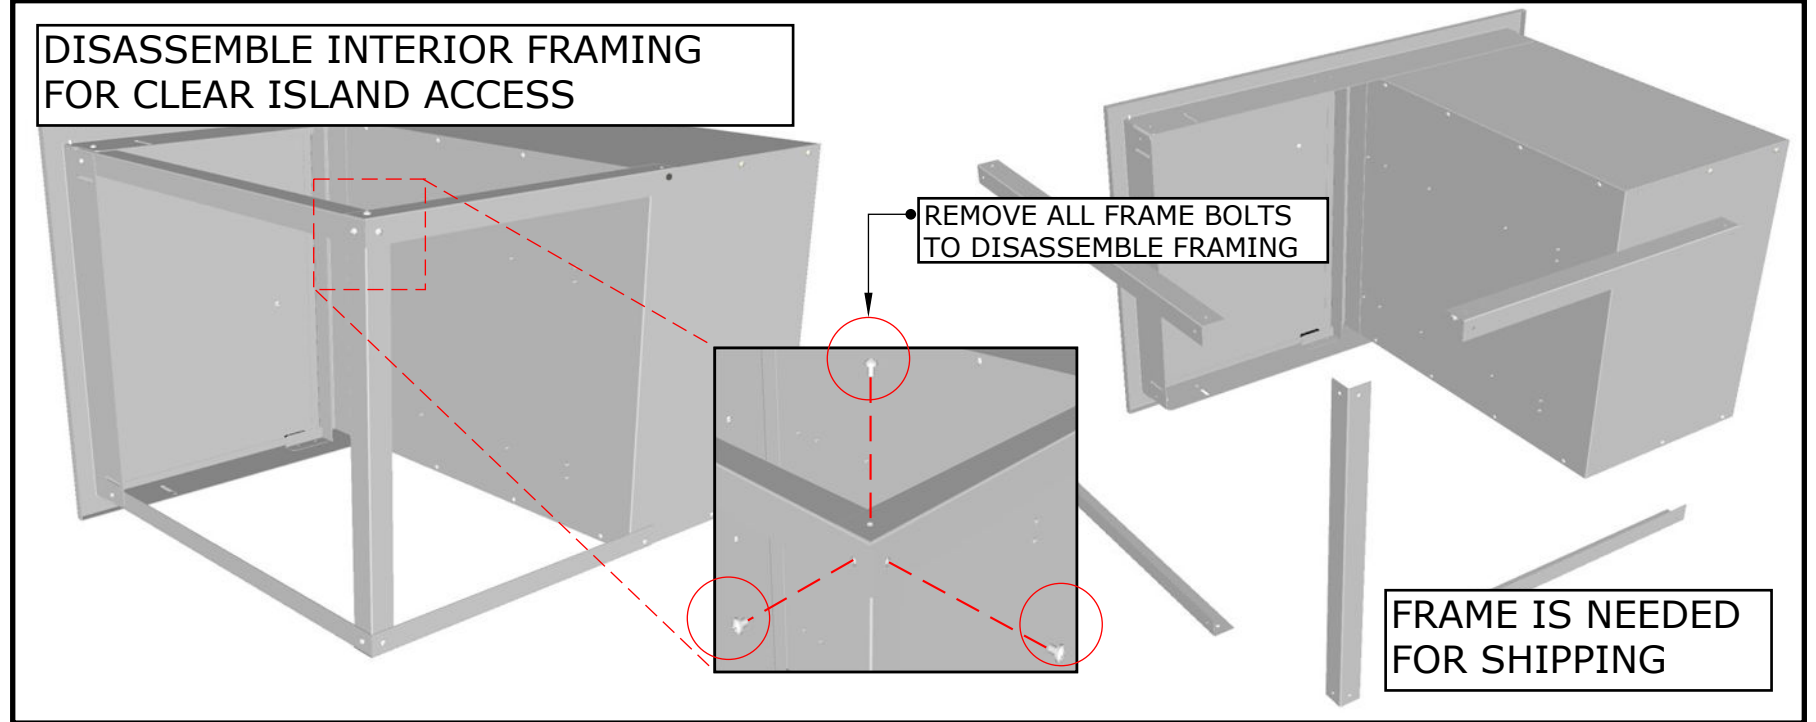

SIGNATURE SERIES BEVELED STYLE

PRODUCT

30" W x 23" H Double
Drawer & Door Combo

Item No. BA-DDC30

DESCRIPTION

Signature Series Beveled Style
Double Drawer & Door Combo
w/Removable Support Frame

PRODUCT DIMENSIONS

Product Size: 30" WIDTH x 23"
HEIGHT x 23" DEPTH

Cut-Out Size: 28-1/4" WIDTH x
21-1/4" HEIGHT x 23" DEPTH

SPECIFICATIONS

304 Stainless Steel
Construction Frame &
Drawers, 201 Stainless Steel
Interior Cabinet Box (Not
Exposed to Elements)

WARRANTY

- EXTERIOR FINISH -----3 YEARS
- STRUCTURE -----3 YEARS
- HANDLE-----1 YEAR

Product Dimensions