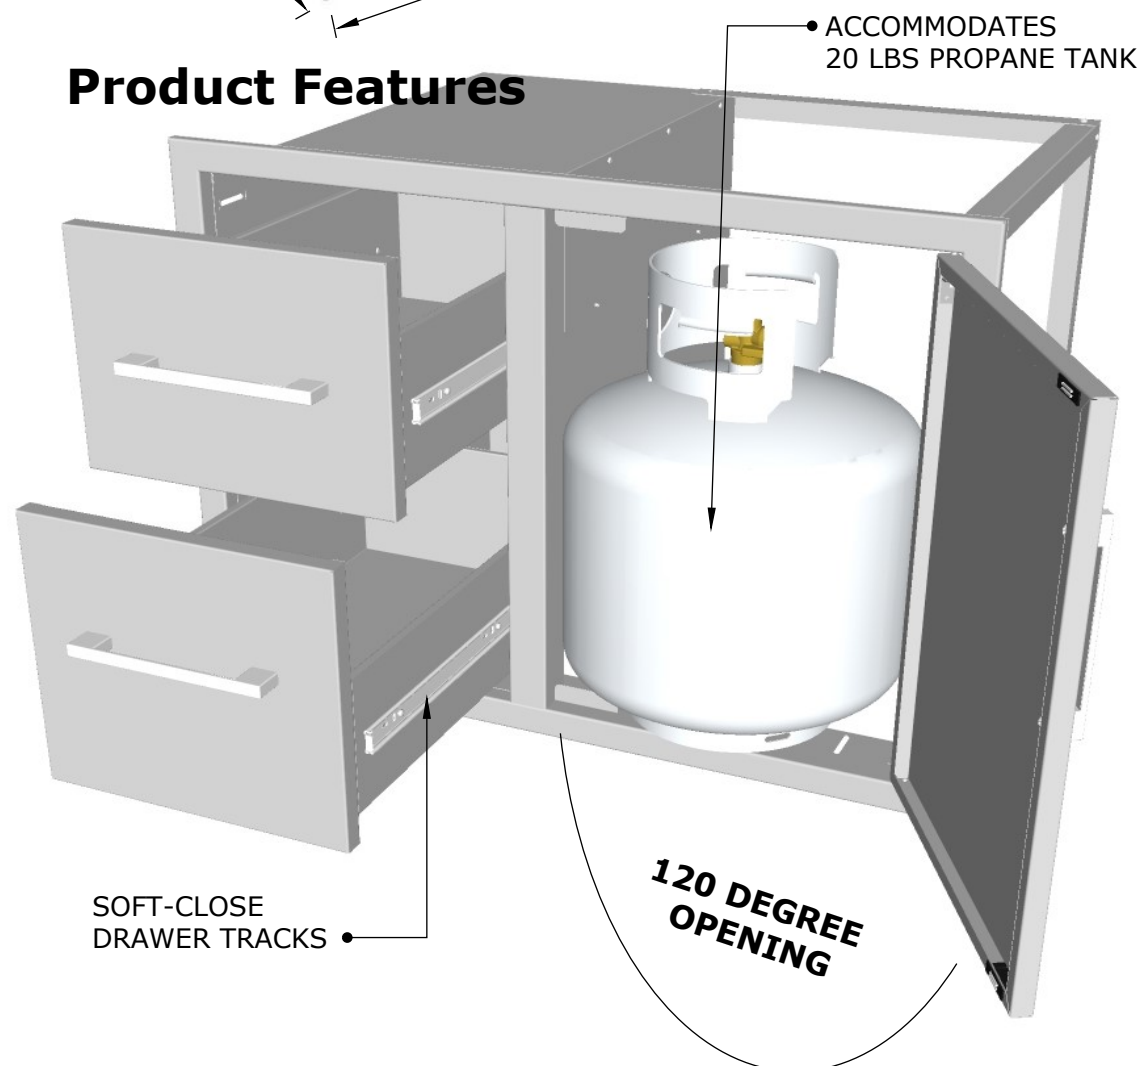

Product Features