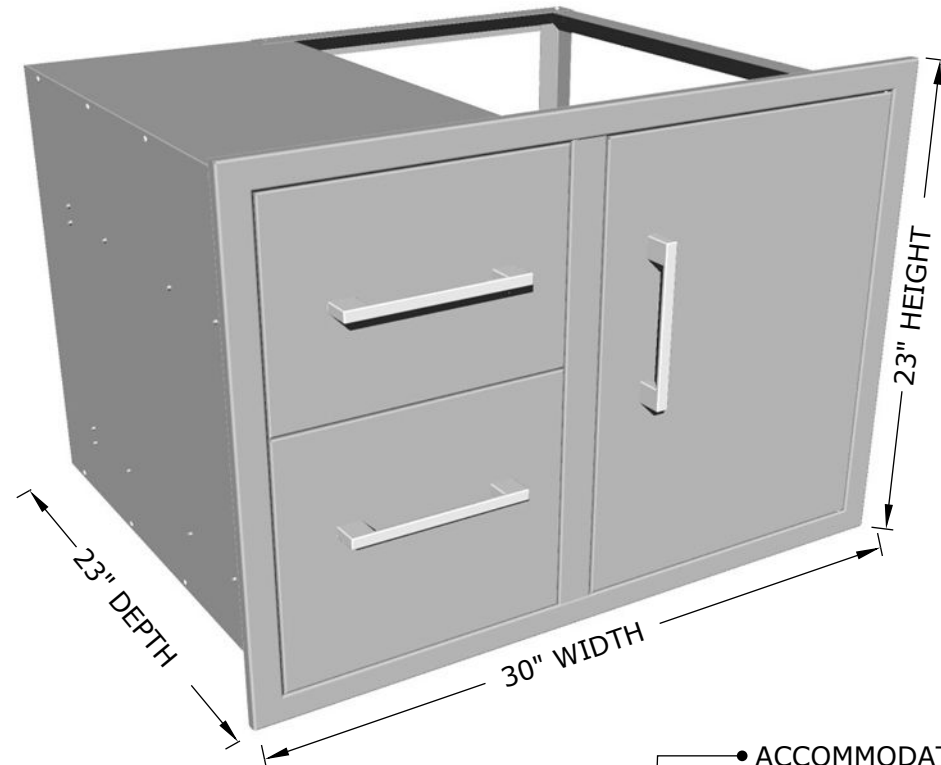

## PRODUCT

30" W x 23" H Double  
Drawer & Door Combo

Item No. BA-DDC30

## DESCRIPTION

Signature Series Beveled Style  
Double Drawer & Door Combo  
w/Removable Support Frame

## PRODUCT DIMENSIONS

**Product Size:** 30" WIDTH x 23"  
HEIGHT x 23" DEPTH

**Cut-Out Size:** 28-1/4" WIDTH x  
21-1/4" HEIGHT x 23" DEPTH

### Product Dimensions