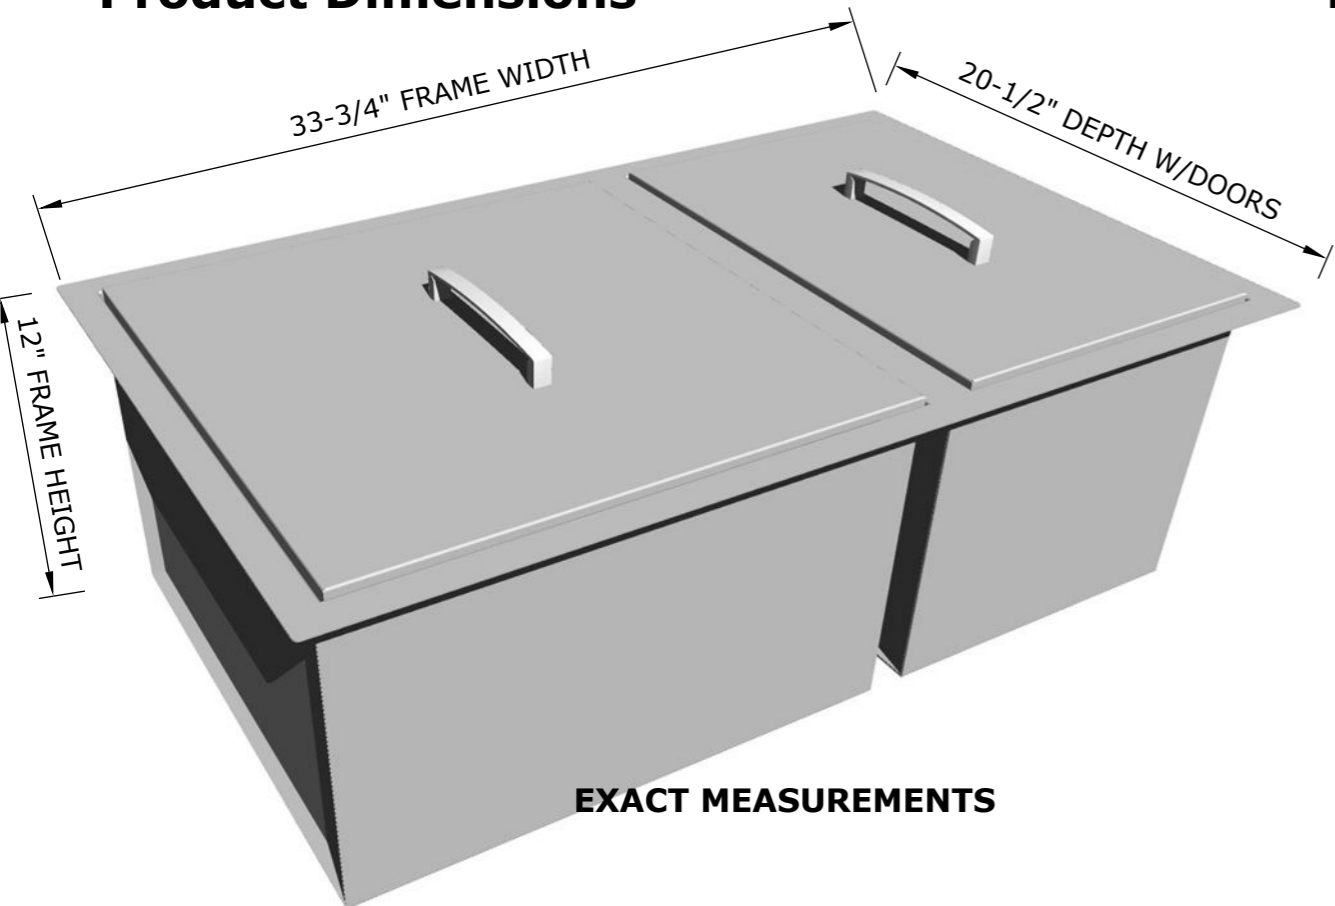

**PRODUCT**

34" Width x 12" Height  
Drop-In Sink w/Cover

**Item No.** B-SK34

**DESCRIPTION**

Over/Under 34" x 12" Height  
Double Basin Sink w/Cover

**PRODUCT DIMENSIONS**

34" WIDTH x 12" HEIGHT x 20-1/2"  
DEPTH (PRODUCT SIZE) 32-5/8"  
WIDTH x 14" HEIGHT x 19" DEPTH  
(CUT-OUT)

**SPECIFICATIONS**

16 Gauge 304 SS for Sink Frame, 20  
Gauge 304 SS for Sink Basin, 18 Gauge  
304 SS for Sink Cover

**WARRANTY**

- **COMPONENT FINISH** -----3 YEARS
  - **HANDLE**-----1 YEAR
  - **DRAIN**----- 1 YEAR
- SEE PRODUCT WARRANTY FOR DETAILS

**Product Dimensions**

**EXACT MEASUREMENTS**

**Product Features**

**Product Installation**

OVER COUNTER CUT-OUT SIZE IS  
32-5/8" WIDTH BY 14" HEIGHT BY 19" DEPTH

UNDER COUNTER CUT-OUT SIZE IS  
32-3/8" WIDTH BY 15" HEIGHT BY 18-3/4" DEPTH