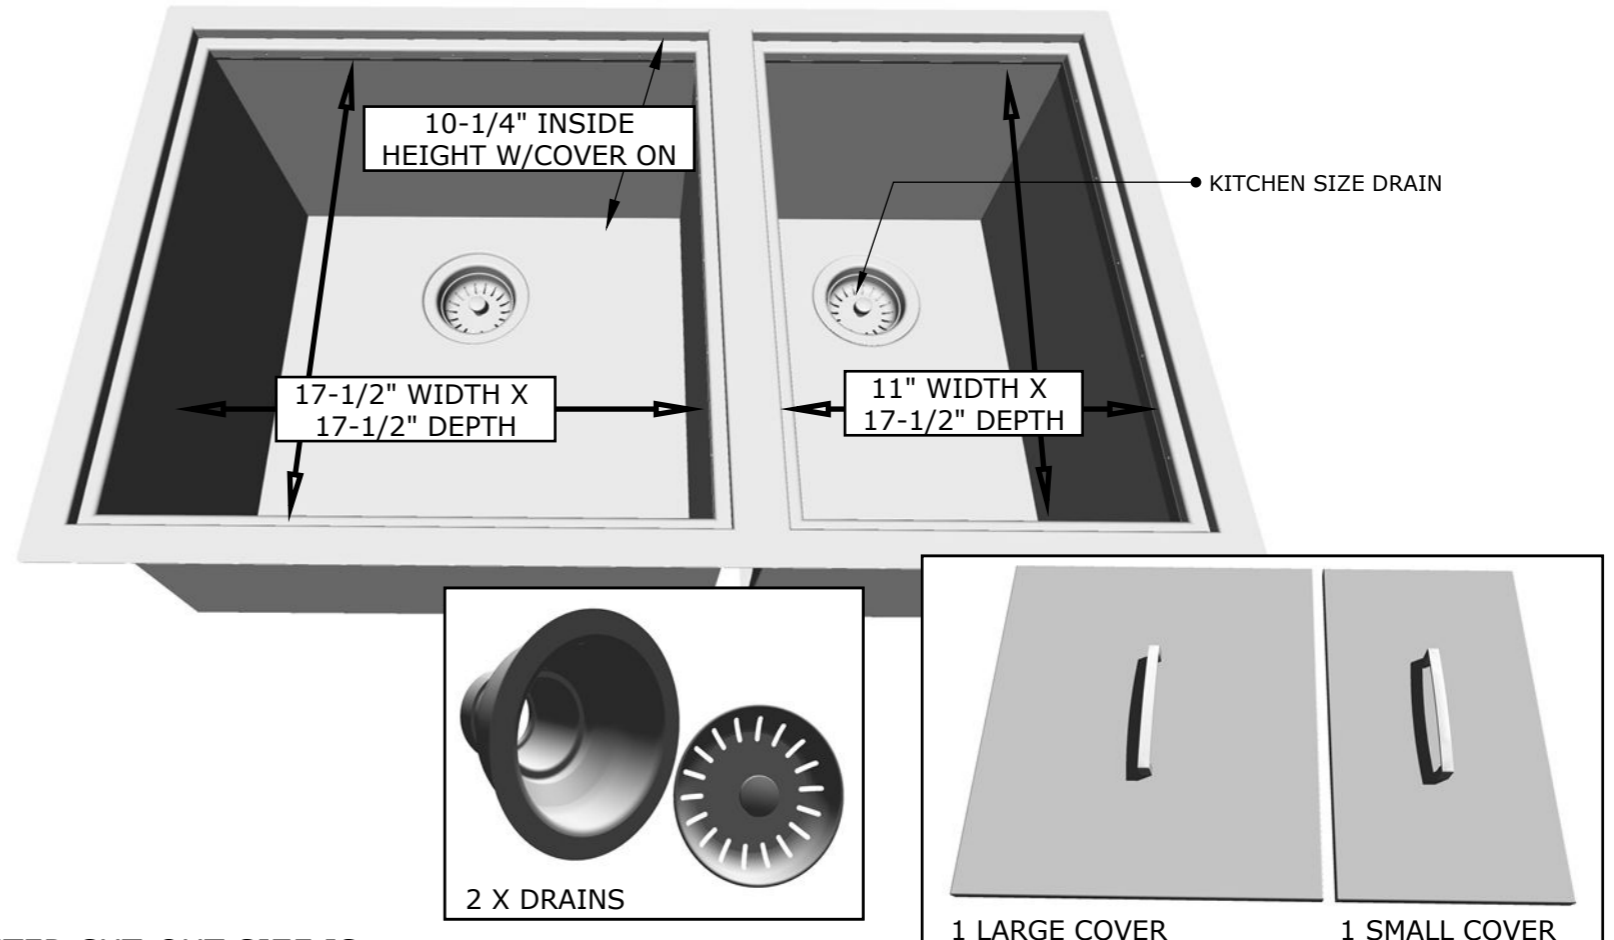

**PRODUCT**

34" Width x 12" Height  
Drop-In Sink w/Cover

**Item No.** B-SK34

**DESCRIPTION**

Over/Under 34" x 12" Height  
Double Basin Sink w/Cover

**PRODUCT DIMENSIONS**

34" WIDTH x 12" HEIGHT x 20-1/2"  
DEPTH (PRODUCT SIZE) 32-5/8"  
WIDTH x 14" HEIGHT x 19" DEPTH  
(CUT-OUT)

**SPECIFICATIONS**

16 Gauge 304 SS for Sink Frame, 20  
Gauge 304 SS for Sink Basin, 18 Gauge  
304 SS for Sink Cover

**WARRANTY**

- **COMPONENT FINISH** -----3 YEARS
  - **HANDLE**-----1 YEAR
  - **DRAIN**----- 1 YEAR
- SEE PRODUCT WARRANTY FOR DETAILS

**Product Dimensions**

**EXACT MEASUREMENTS**

**Product Features**

**Product Installation**

OVER COUNTER CUT-OUT SIZE IS  
32-5/8" WIDTH BY 14" HEIGHT BY 19" DEPTH

UNDER COUNTER CUT-OUT SIZE IS  
32-3/8" WIDTH BY 15" HEIGHT BY 18-3/4" DEPTH

**OVER/UNDER VIEW**

**OVER COUNTER INSTALL**

**UNDER COUNTER INSTALL**