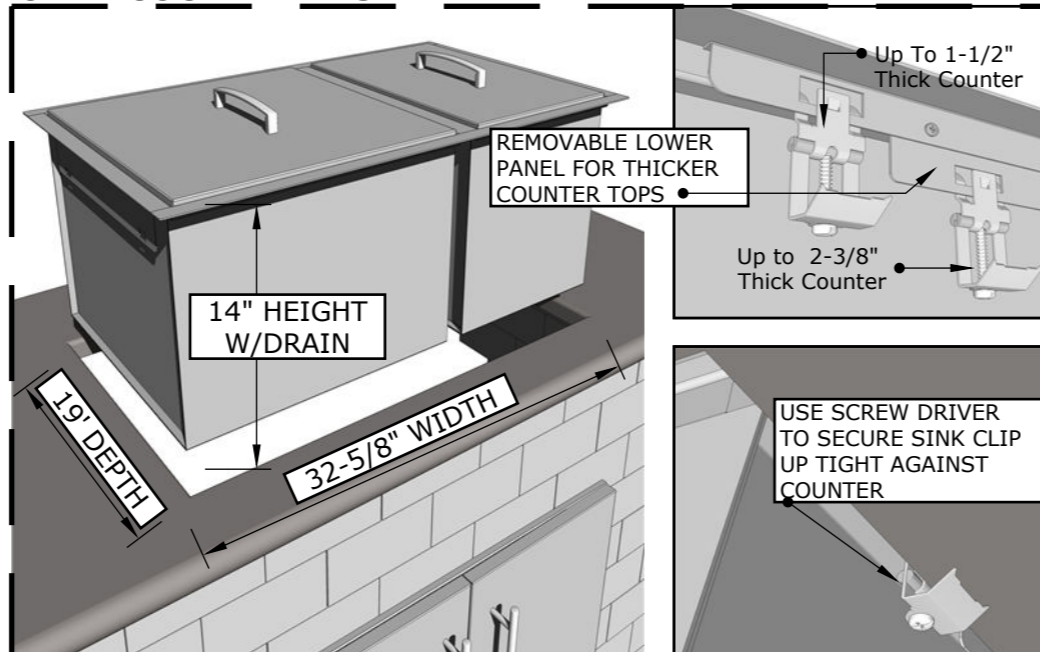

**PRODUCT**

34" Width x 12" Height  
Drop-In Sink w/Cover

**Item No.** B-SK34

**DESCRIPTION**

Over/Under 34" x 12" Height  
Double Basin Sink w/Cover

**PRODUCT DIMENSIONS**

34" WIDTH x 12" HEIGHT x 20-1/2"  
DEPTH (PRODUCT SIZE) 32-5/8"  
WIDTH x 14" HEIGHT x 19" DEPTH  
(CUT-OUT)

**Product Dimensions**

**EXACT MEASUREMENTS**

**Product Features**

**Product Installation**

OVER COUNTER CUT-OUT SIZE IS  
32-5/8" WIDTH BY 14" HEIGHT BY 19" DEPTH

UNDER COUNTER CUT-OUT SIZE IS  
32-3/8" WIDTH BY 15" HEIGHT BY 18-3/4" DEPTH

**OVER/UNDER VIEW**

**OVER COUNTER INSTALL**

**UNDER COUNTER INSTALL**