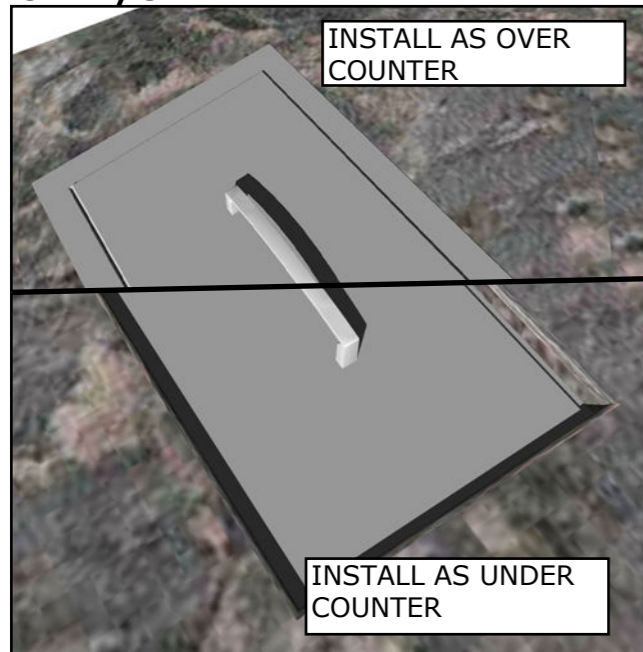

**PRODUCT**

34" Width x 12" Height  
Drop-In Sink w/Cover

**Item No.** B-SK34

**DESCRIPTION**

Over/Under 34" x 12" Height  
Double Basin Sink w/Cover

**PRODUCT DIMENSIONS**

34" WIDTH x 12" HEIGHT x 20-1/2"  
DEPTH (PRODUCT SIZE) 32-5/8"  
WIDTH x 14" HEIGHT x 19" DEPTH  
(CUT-OUT)

**Product Dimensions**

**EXACT MEASUREMENTS**

**Product Features**

**Product Installation**

OVER COUNTER CUT-OUT SIZE IS  
32-5/8" WIDTH BY 14" HEIGHT BY 19" DEPTH

UNDER COUNTER CUT-OUT SIZE IS  
32-3/8" WIDTH BY 15" HEIGHT BY 18-3/4" DEPTH

**OVER/UNDER VIEW**

**OVER COUNTER INSTALL**

**UNDER COUNTER INSTALL**